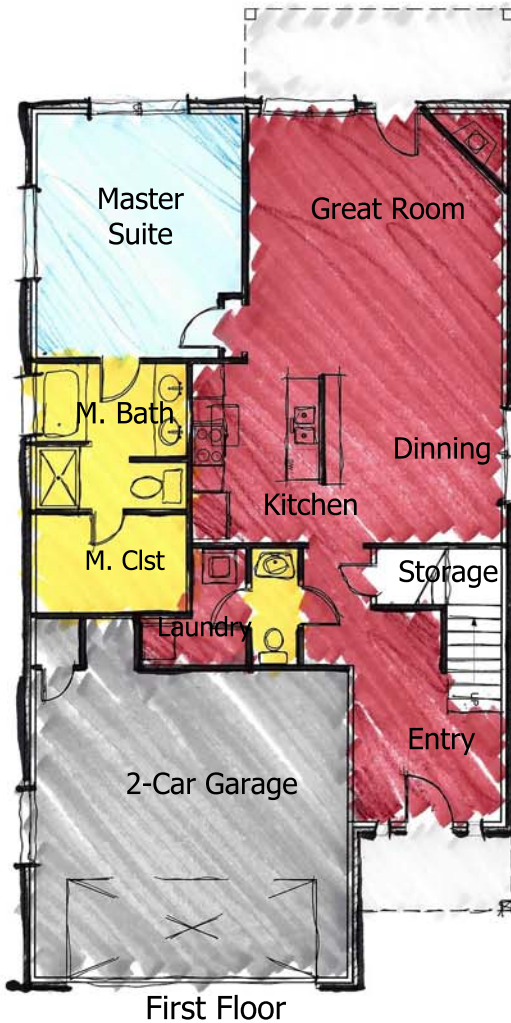

Bridle Ridge: 305 W. 111th PL. Jenks, OK

Home Specifications

- Total living area: 2,063 sq.ft.
- 4 Bedrooms
- 2.5 Baths
- Game/Bonus Room
- 2 Car Garage
- Covered Entry
- Covered Patio
- Gas Fire Place
- Granite Kitchen
- Tile & Carpet Floors