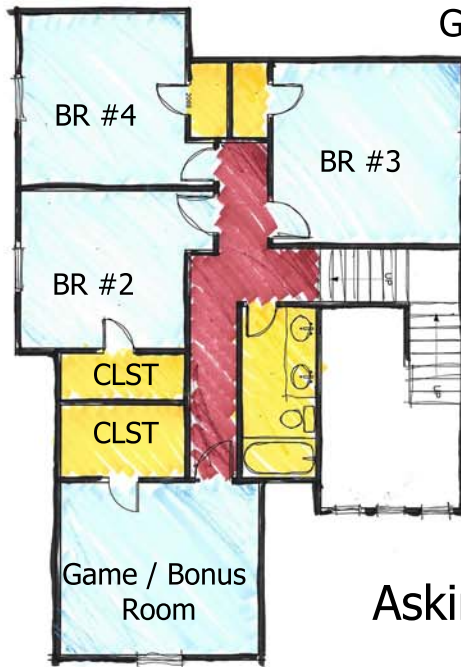

Bridle Ridge: 305 W. 111th PL. Jenks, OK

Home Specifications

- Total living area: 2,063 sq.ft.
- 4 Bedrooms
- 2.5 Baths
- Game/Bonus Room
- 2 Car Garage
- Covered Entry
- Covered Patio
- Gas Fire Place
- Granite Kitchen
- Tile & Carpet Floors