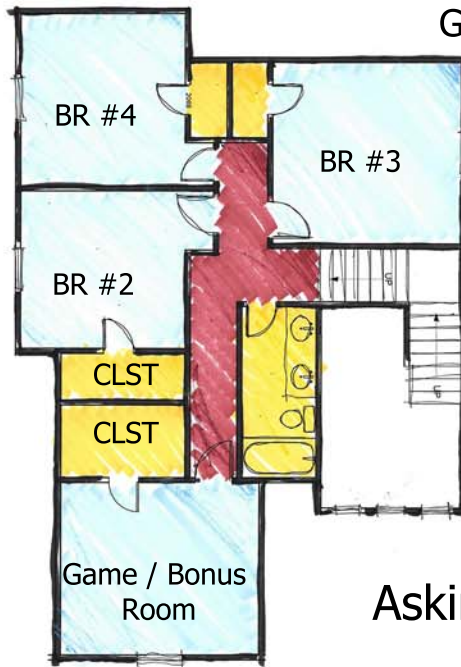

**Bridle Ridge: 309 W. 111th PL. Jenks, OK**

Home Specifications

- Total living area: 2,063 sq.ft.
- 4 Bedrooms
- 2.5 Baths
- Game/Bonus Room
- 2 Car Garage
- Covered Entry
- Covered Patio
- Gas Fire Place
- Granite Kitchen
- Tile & Carpet Floors