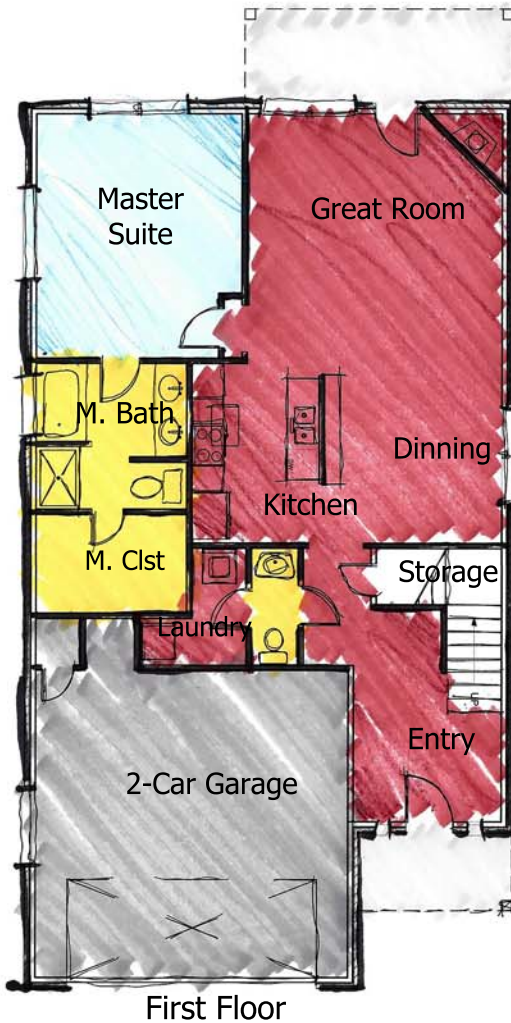

**Bridle Ridge: 309 W. 111th PL. Jenks, OK**

Home Specifications

- Total living area: 2,063 sq.ft.
- 4 Bedrooms
- 2.5 Baths
- Game/Bonus Room
- 2 Car Garage
- Covered Entry
- Covered Patio
- Gas Fire Place
- Granite Kitchen
- Tile & Carpet Floors