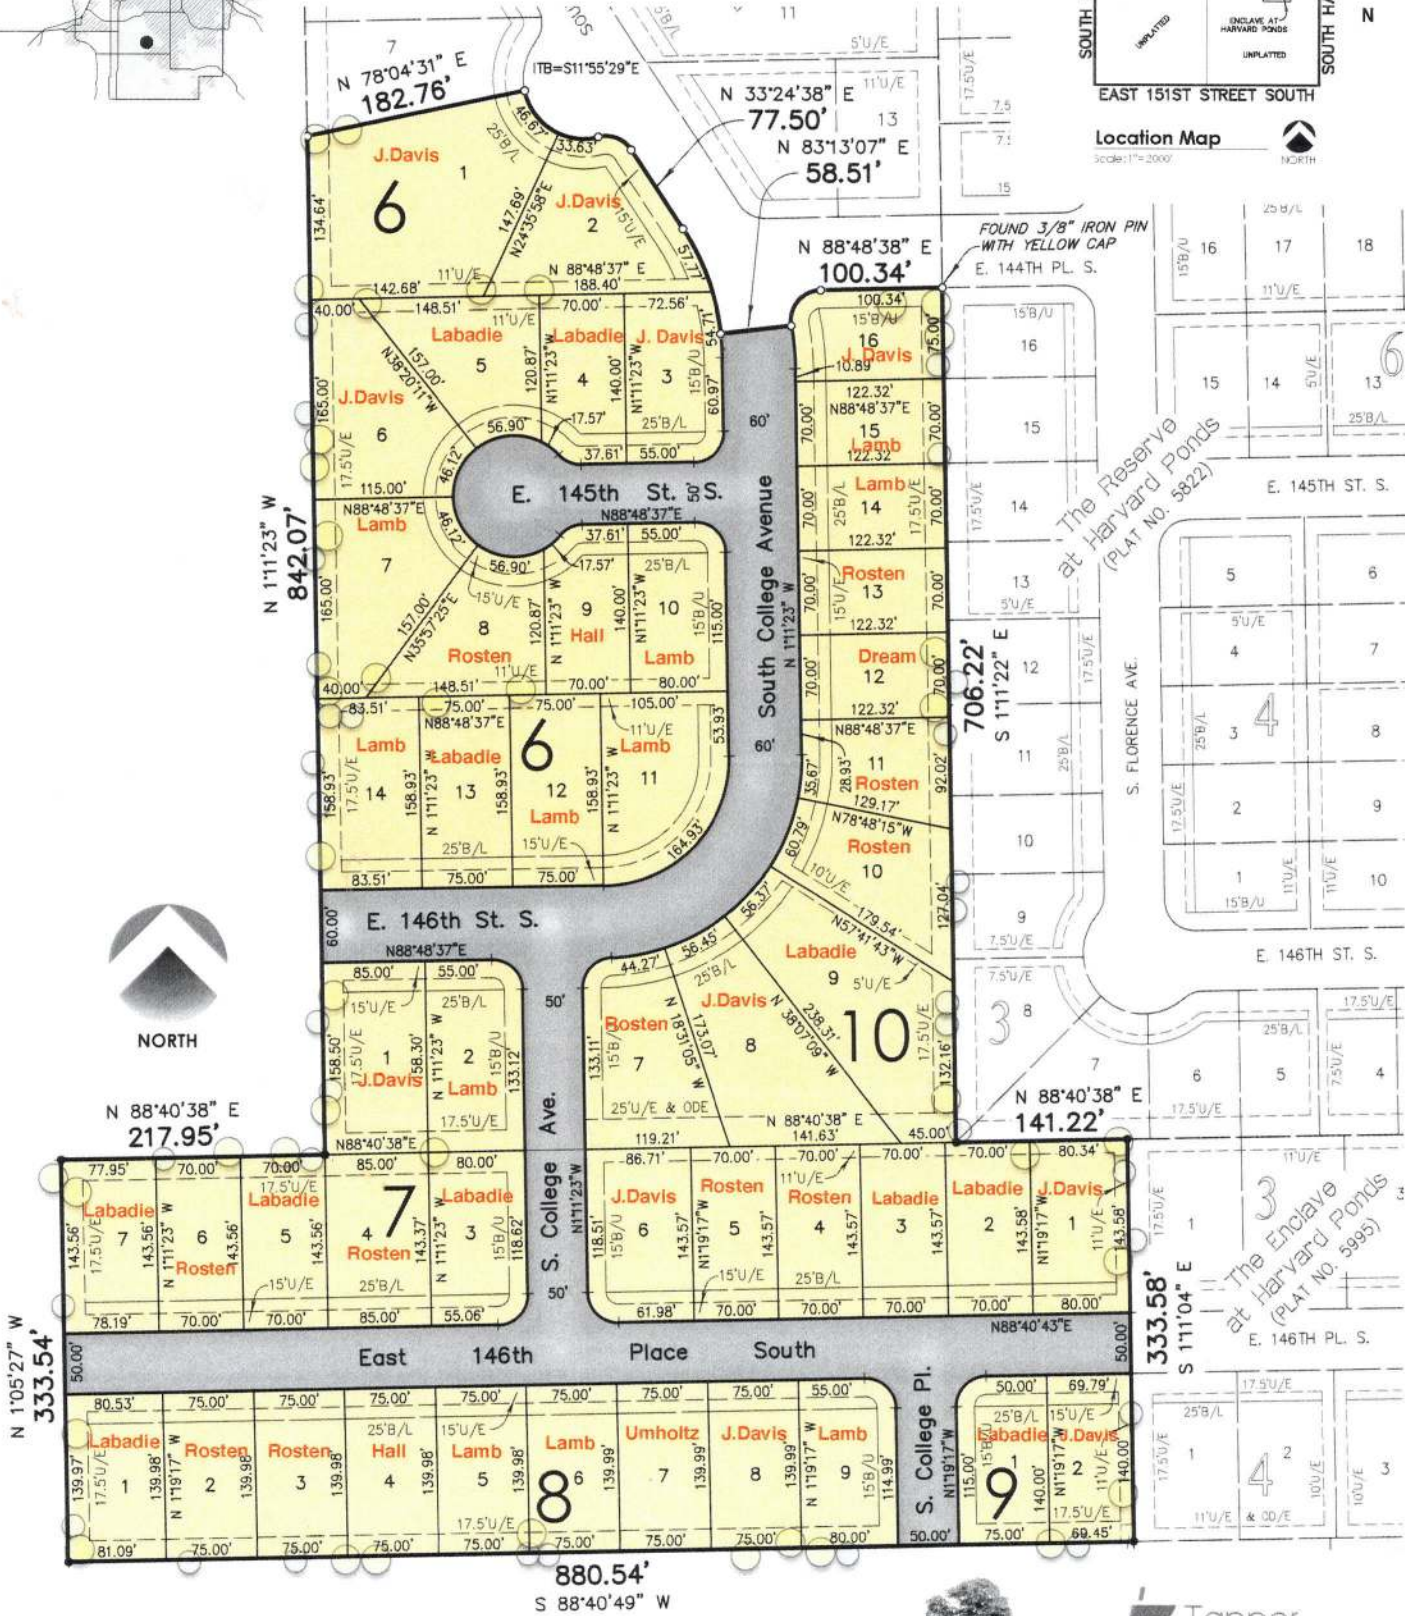

NORTH

The Reserve
at Harvard Ponds
(PLAT NO. 5822)

The Enclave
at Harvard Ponds
(PLAT NO. 5995)